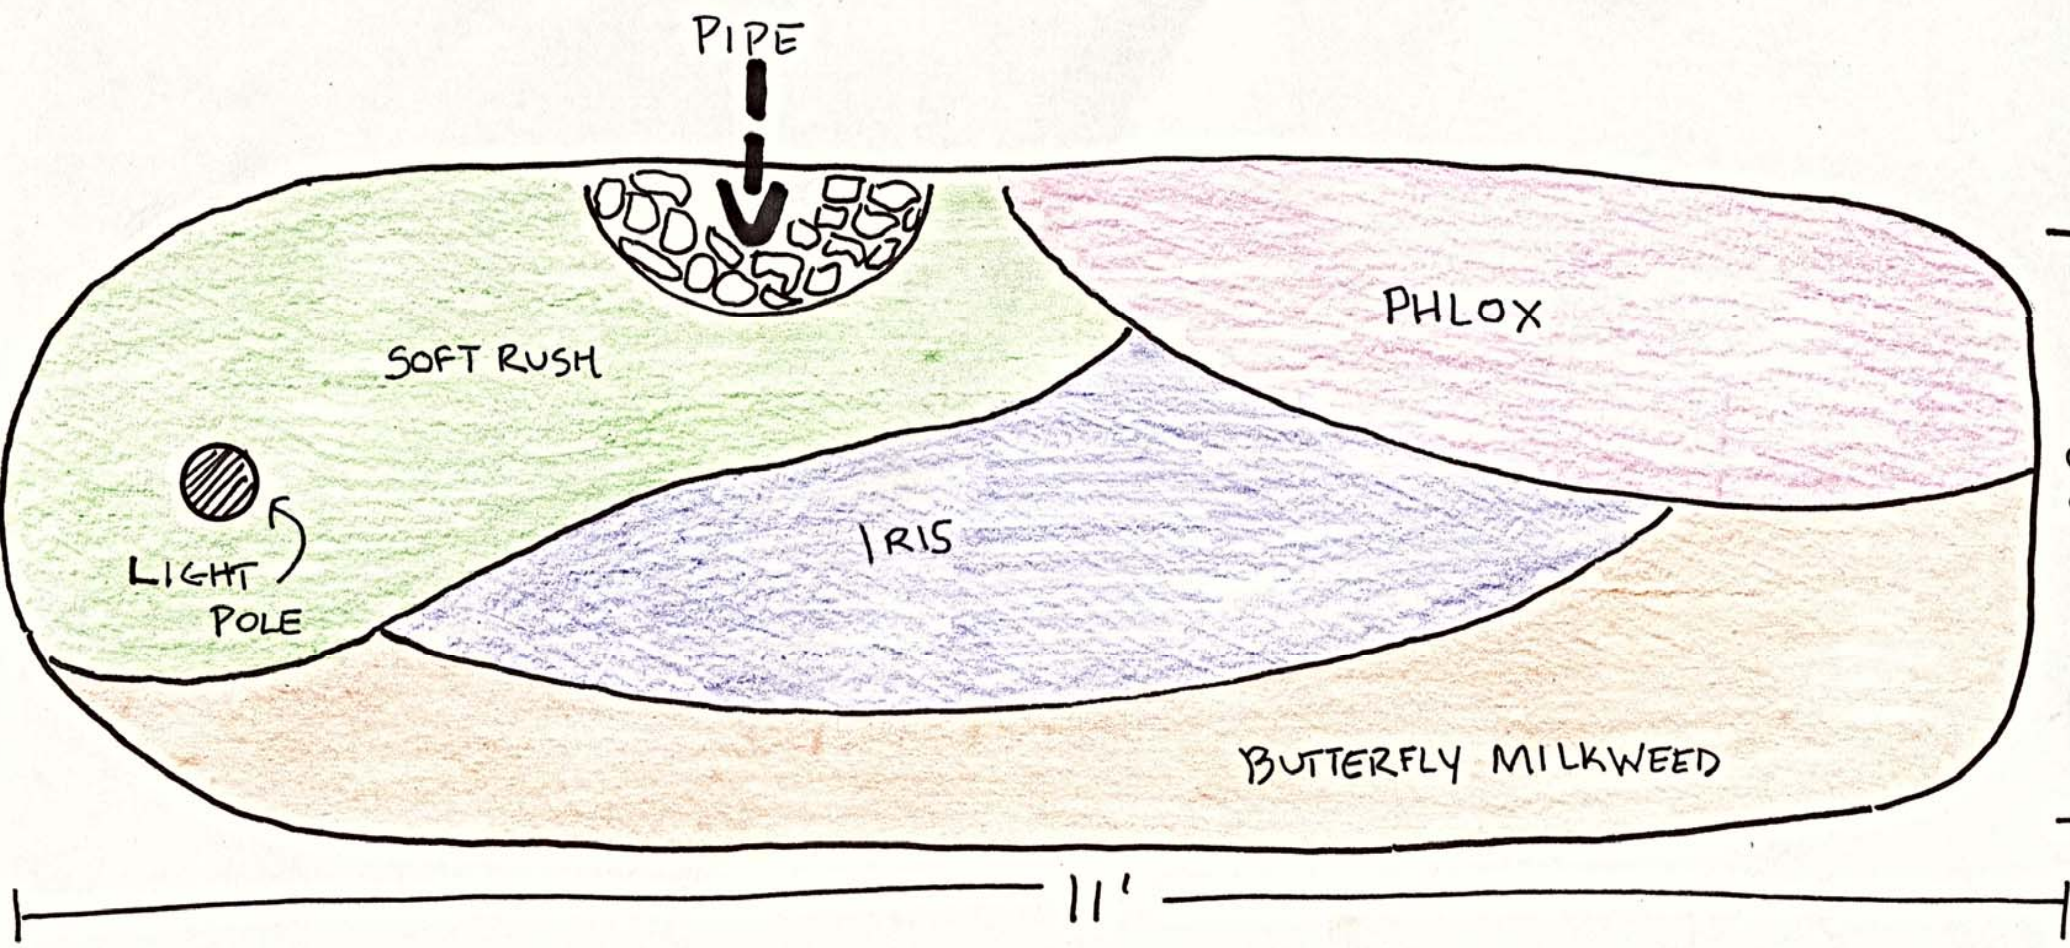

FRONT LAWN RAIN GARDEN

90' sq ft

HOUSE

PLUG - 12" ON CENTER
QUART - 18-24" ON CENTER