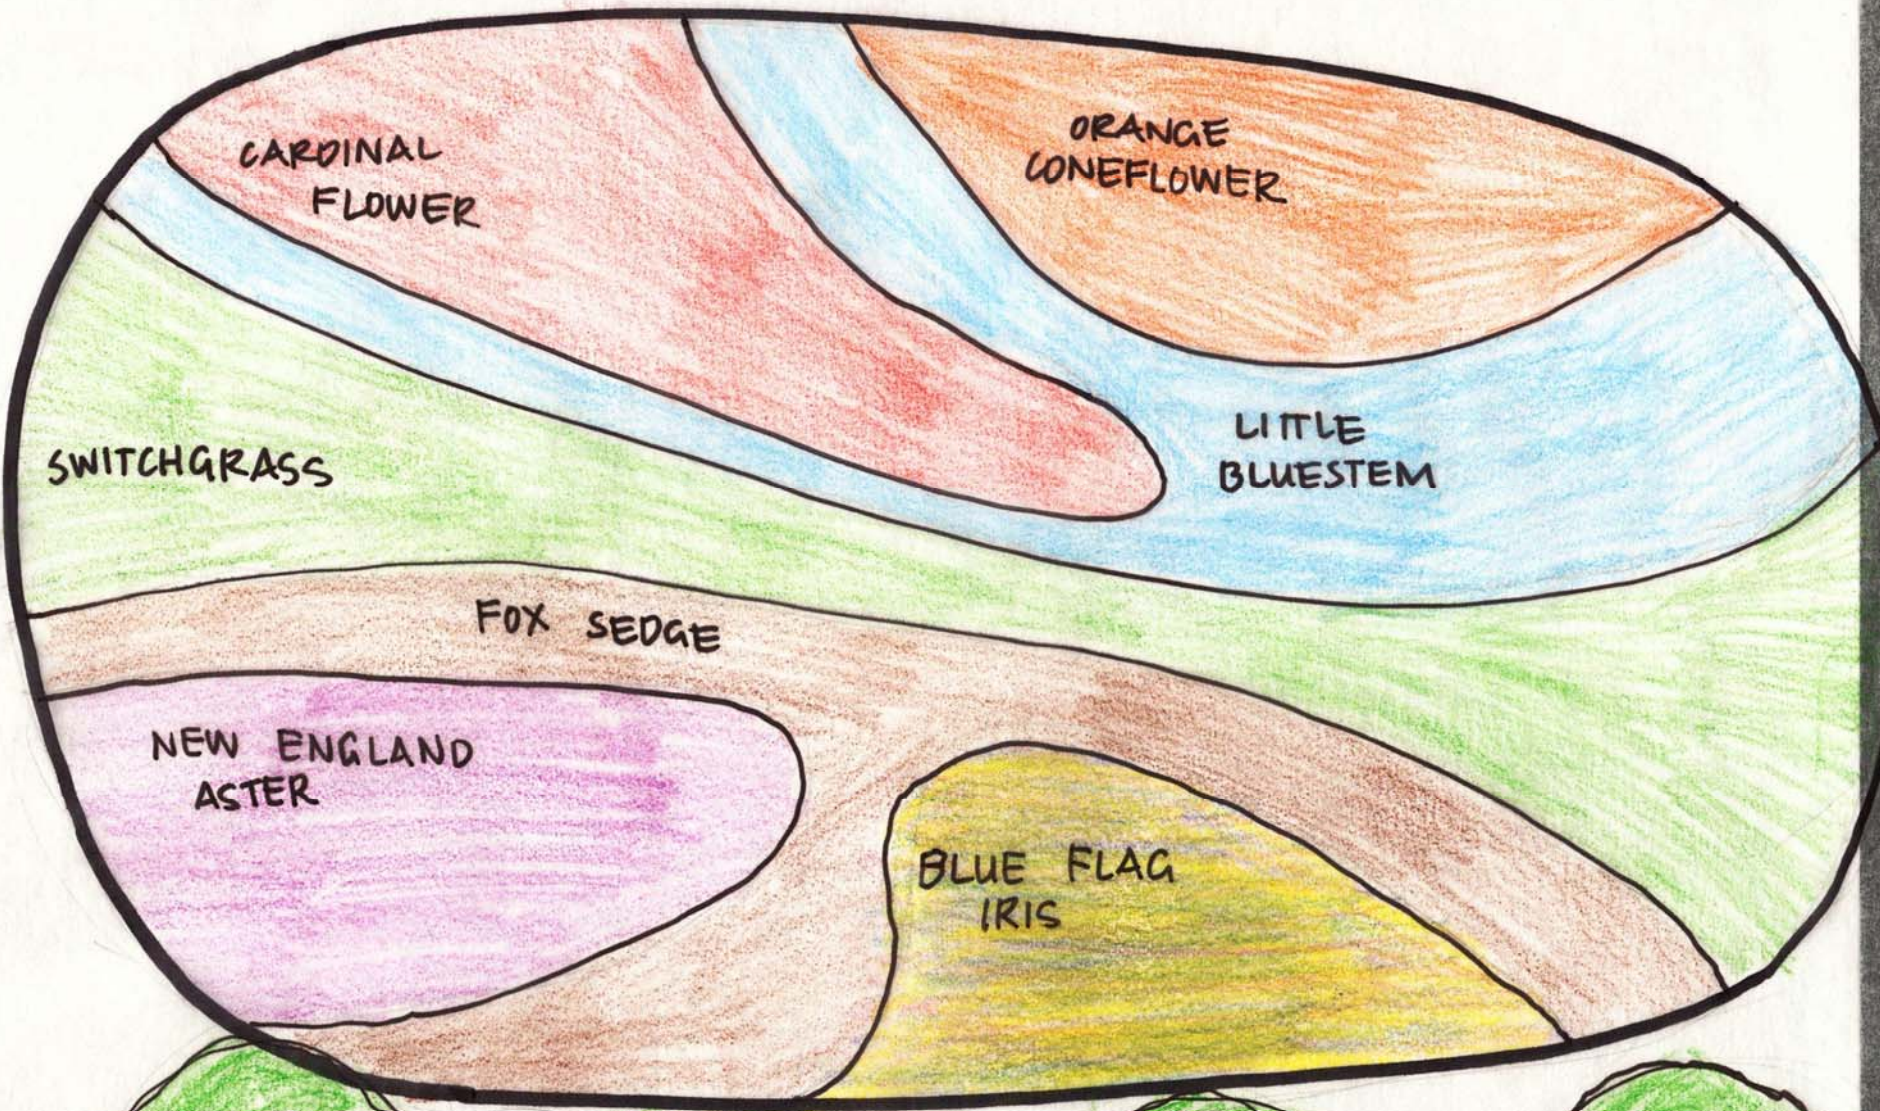

FK

30'

20'

EXISTING
OSAGE
ORANGE
TREES