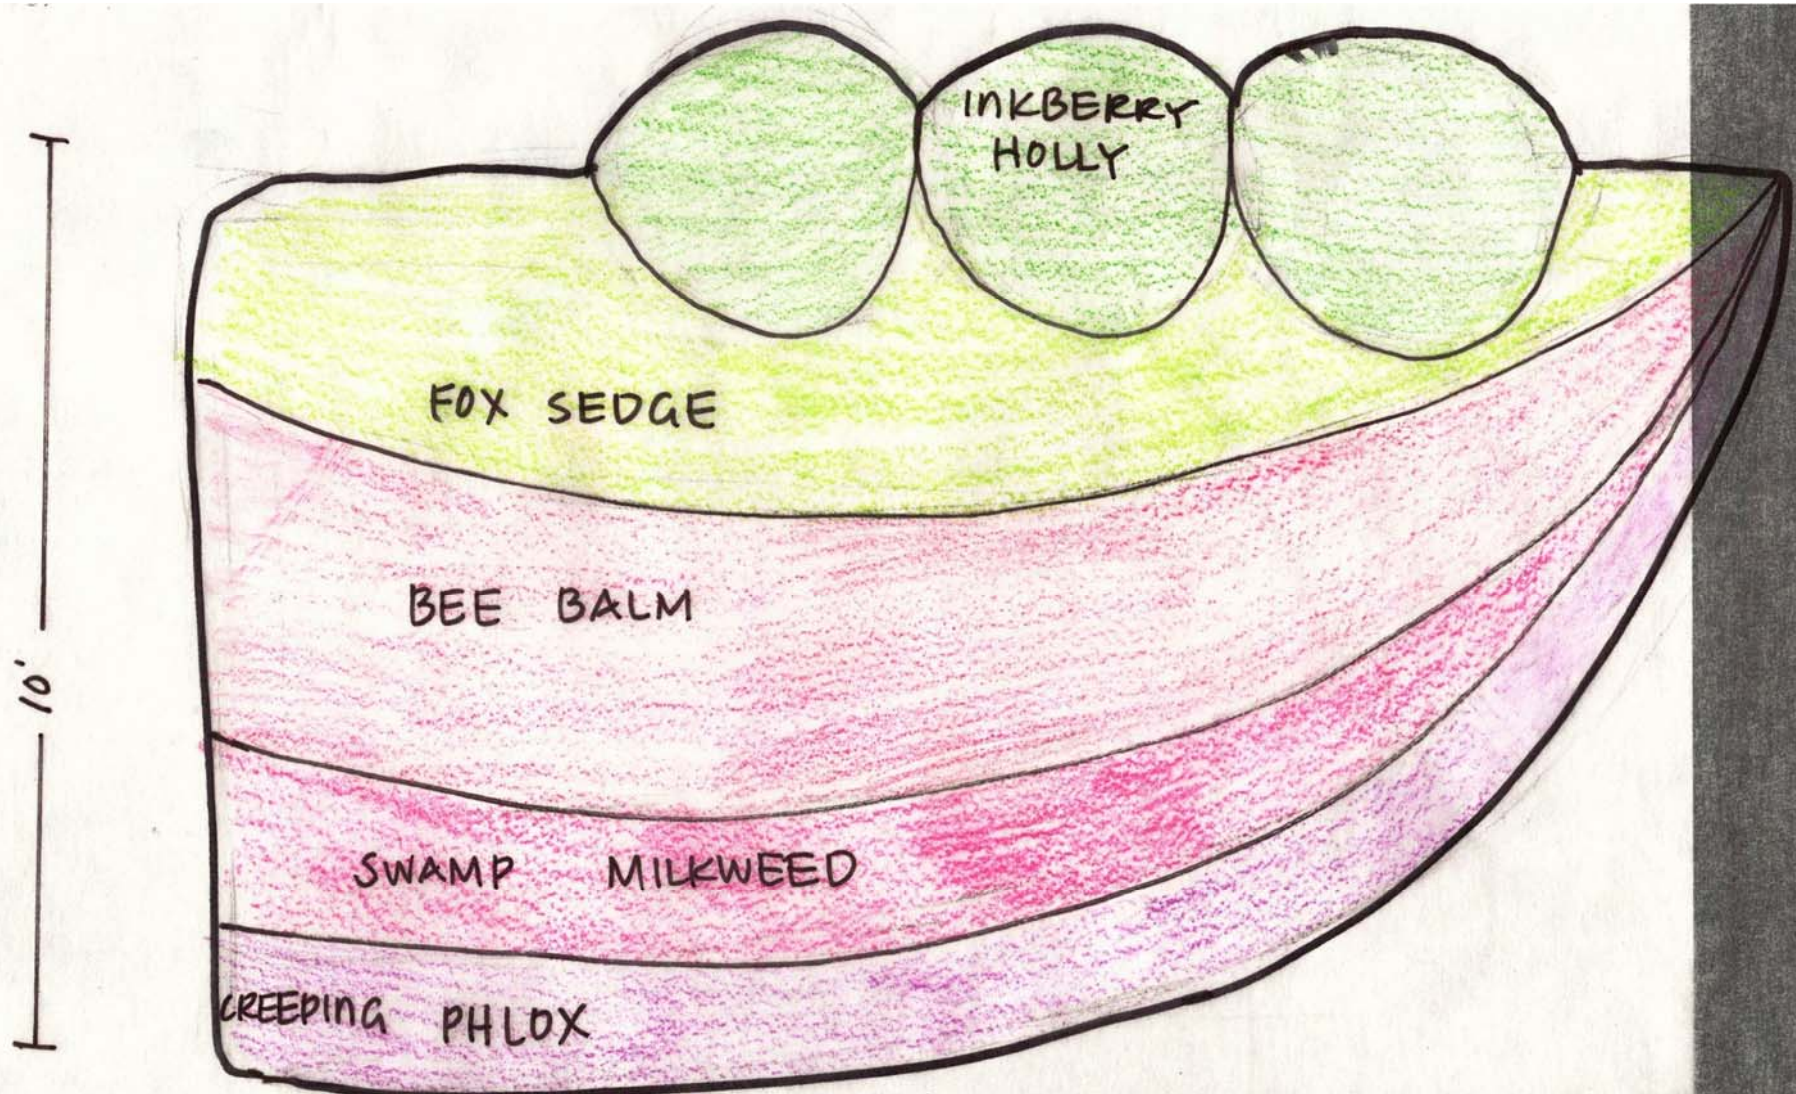

RVS

FOX SEDGE

INKBERRY  
HOLLY

BEE BALM

SWAMP MILKWEED

CREEPING PHLOX

10'

10'

OTHER WINTER INTERST SHRUB:  
• RED OSIER DOGWOOD