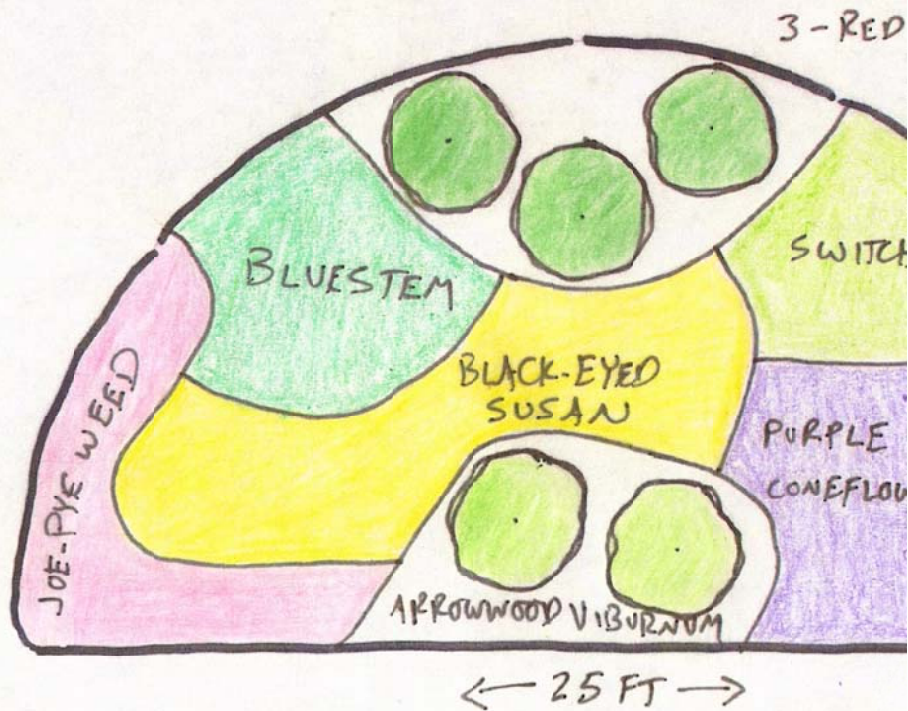

- 9- JOE-PYE WEED
- 7- PURPLE CONEFLOWER
- 9- BEEBALM
- 12- BLACK-EYED SUSAN
- 5- BLUE-LOBELIA
- 5- BLUESTEM
- 5- SWITCHGRASS

- 2- ARROWWOOD VIBURNUM
- 3- RED-TWIG DOGWOOD
- CLETHRA-SUMMERSWEET

TWIG DOGWOOD

← 14 FT →

← 6 FT →

1" = 4'