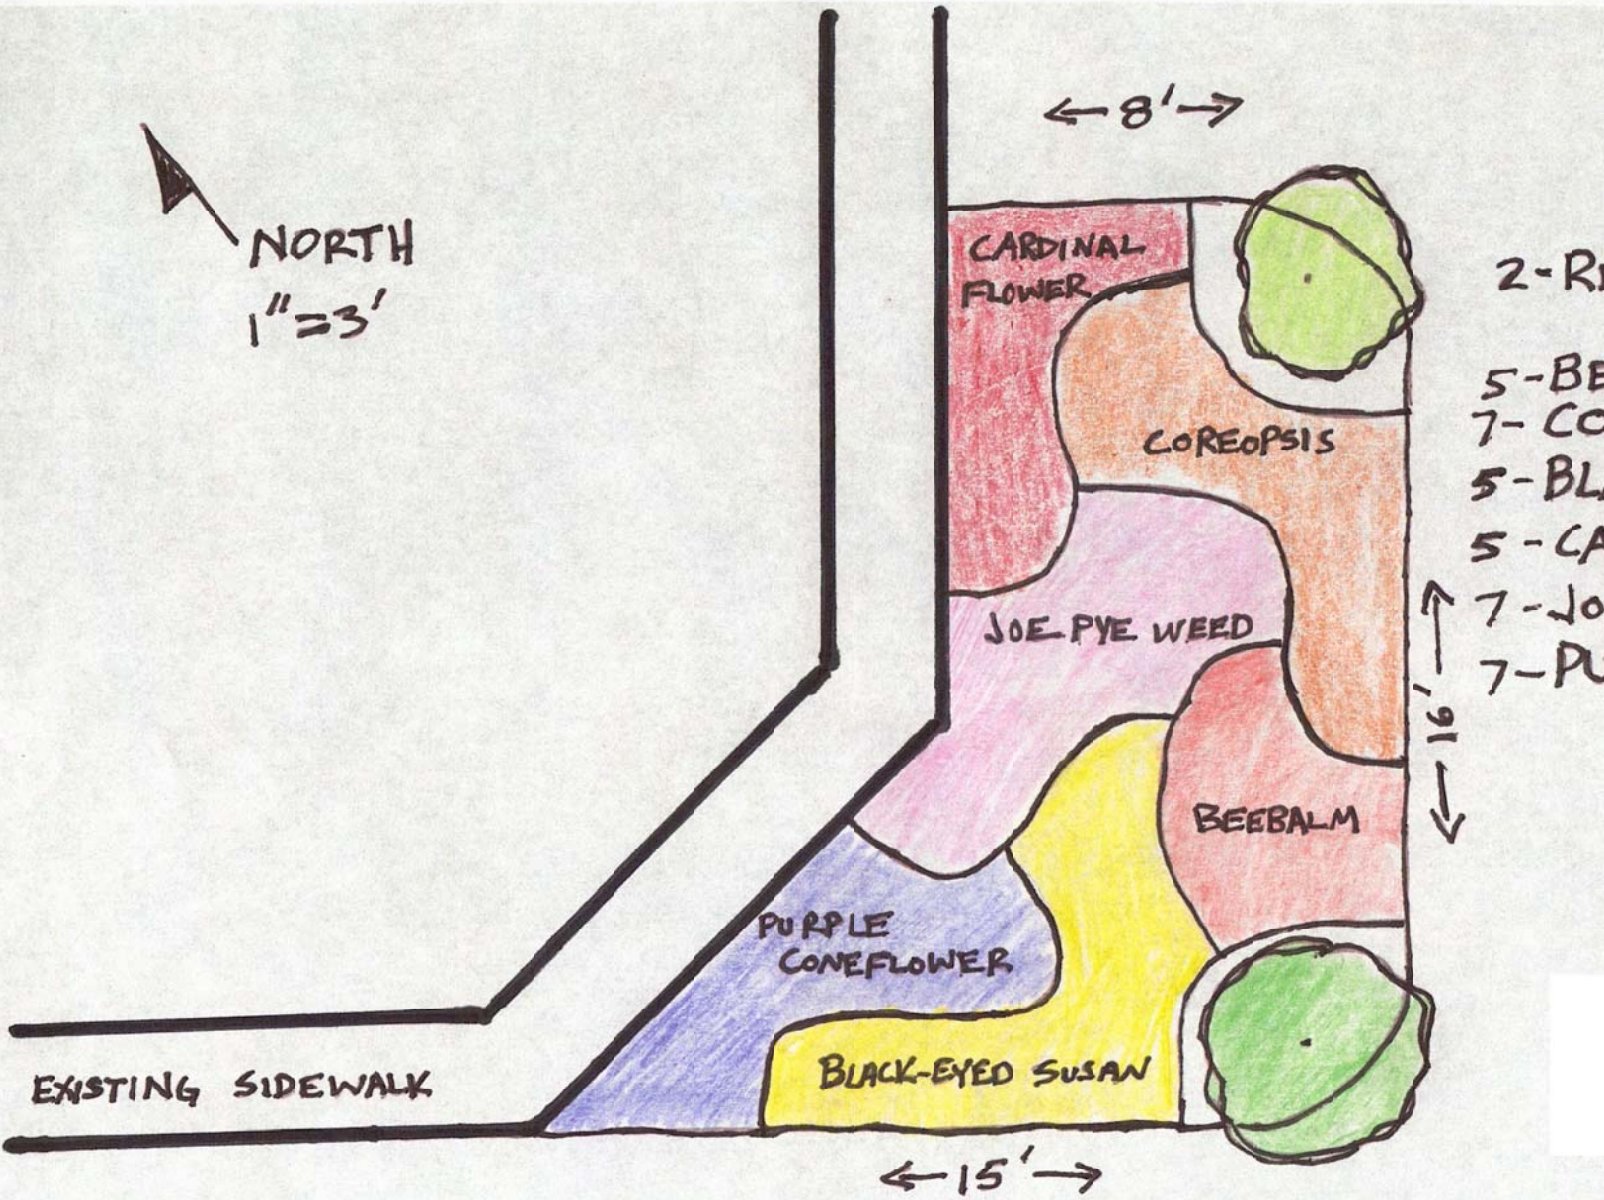

NORTH  
1" = 3'

← 8' →

CARDINAL FLOWER

COREOPSIS

JOE-PYE WEED

PURPLE CONEFLOWER

BLACK-EYED SUSAN

BEEBALM

- 2-Ri
- 5-BE
- 7-CO
- 5-BL
- 5-CA
- 7-JO
- 7-PU

← 16' →

← 15' →

EXISTING SIDEWALK

RED-TWIG DOGWOOD

ICE BALM  
REOPSIS

BLACK-EYED SUSAN

CARDINAL FLOWER

WEE-PYE WEED

PURPLE CONEFLOWER