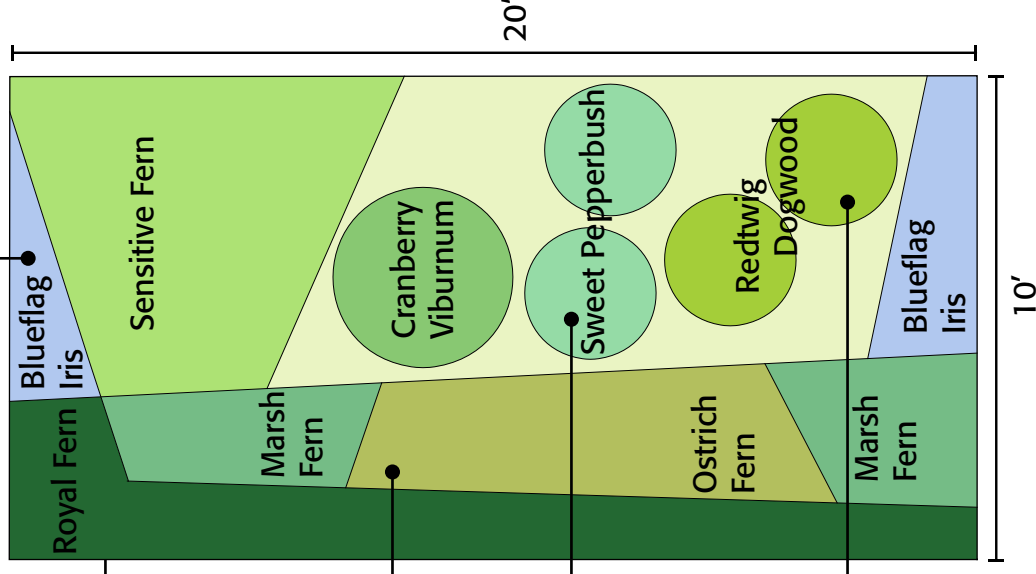

RITA M. FAIOLA MEMORIAL PARK RAIN GARDEN

Olive Street & Kenilworth Avenue
Cherry Hill, NJ 08003

RAIN GARDEN LOCATION

PLANT SPECIES

Herbaceous

Blueflag Iris (*Iris virginica*)

Marsh Fern (*Thelypteris palustris*)

Ostrich Fern (*Matteuccia struthiopteris*)

Royal Fern (*Osmunda regalis*)

Sensitive Fern (*Onoclea sensibilis*)

Shrubs

Cranberry Viburnum (*Aronia arbutifolia 'Brilliantissima'*)

Redtwig Dogwood (*Cornus sericea*)

Sweet Pepperbush (*Clethra alnifolia*)

DESIGN SPECIFICATIONS

Drainage Area: 500 ft²

Rain Garden Area: 200 ft²