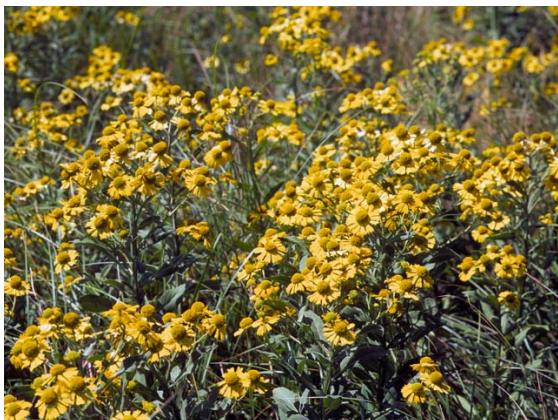

Helenium autumnale
Common Sneezeweed

Summer Foliage

Summer Flowers

Characteristics: Perennial herb

Appearance:

Height – 2-5 ft.

Spread – 2-3 ft.

Flower Color – Yellow with dull yellow/black/brown center

Wildlife Benefits: Minor source of food for large mammals (Toxic if eaten in large quantities). Attracts butterflies

Distribution: Quebec to Florida, west to British Columbia and Arizona