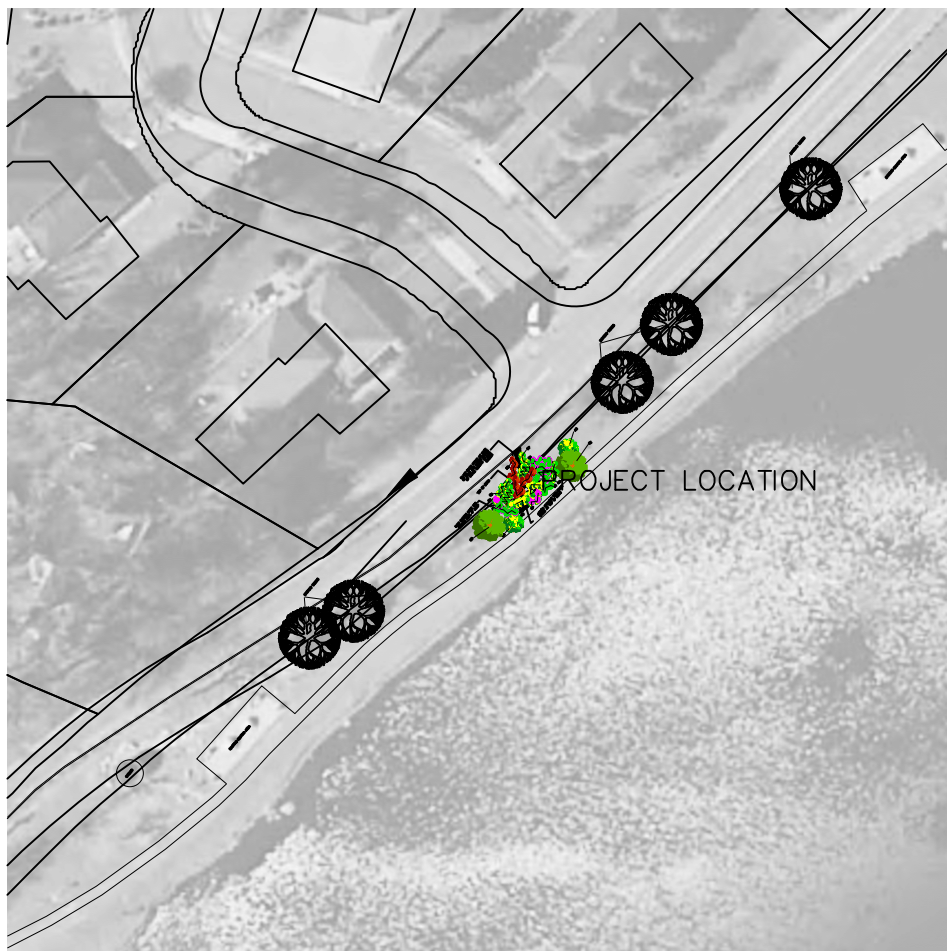

PROJECT TITLE
 BOROUGH OF PARK RIDGE
 WILDLIFE INTERACTION PLAN
 BERGEN COUNTY NEW JERSEY

DRAWING TITLE
 RAIN GARDEN

Rev	Description	Date	Dwn

BRIGETTE BOGART PP, AICP, CGW
 NEW JERSEY LIC. NO. 5679
 PROJECT NUMBER 2012.30
 SHEET NUMBER 1 OF 1
 DATE CREATED: JANUARY 10, 2014
 CREATED BY: BRIGETTE BOGART
 DIGITAL DRAWING FILE
 2013 COPYRIGHT BB - NOT TO BE REPRODUCED

KEY MAP
 1"=300'

PLANT LIST and LEGEND				
KEY	QTY.	BOTANICAL NAME	COMMON NAME	SIZE
AC	2	<i>Amelanchier canadensis</i>	Serviceberry	#3 Can
AG	5	<i>Andropogon gerardii</i>	Big Bluestem	#2 Can
AN	7	<i>Aster novi-belgii</i>	New England Aster	#2 Can
BT	3	<i>Baptista tinctoria</i>	Wild Indigo	#2 Can
CA	5	<i>Calamagrostis canadensis</i>	Bluejoint Grass	#2 Can
CC	1	<i>Cercis canadensis</i>	Redbuds	#7 Can
CE	1	<i>Celtis occidentalis</i>	Hackberry	1.5" dia.
CO	2	<i>Cephalanthus occidentalis</i>	Buttonbush	#3 Can
EM	4	<i>Eupatorium maculatum</i>	Boneset	#2 Can
EP	4	<i>Eupatorium purpureum</i>	Joe-Pye Weed	#3 Can
HM	5	<i>Hibiscus moscheutos</i>	Rose-mallow	#2 Can
LC	3	<i>Lobelia cardinalis</i>	Cardinal Flower	#2 Can
LS	5	<i>Liatris spicata</i>	Blazing Star	#2 Can
MD	5	<i>Monarda didyma</i>	Wild Bergamont	#2 Can
SN	5	<i>Sorghastrum nutans</i>	Indiangrass	#2 Can
SS	8	<i>Solidago sempervirens</i>	Seaside Goldenrod	#2 Can
VN	3	<i>Veronia noveboracensis</i>	Ironweed	#3 Can
VT	3	<i>Viburnum trilobum</i>	Cranberrybush Viburnum	#3 Can

BASE MAP
 1"=10'