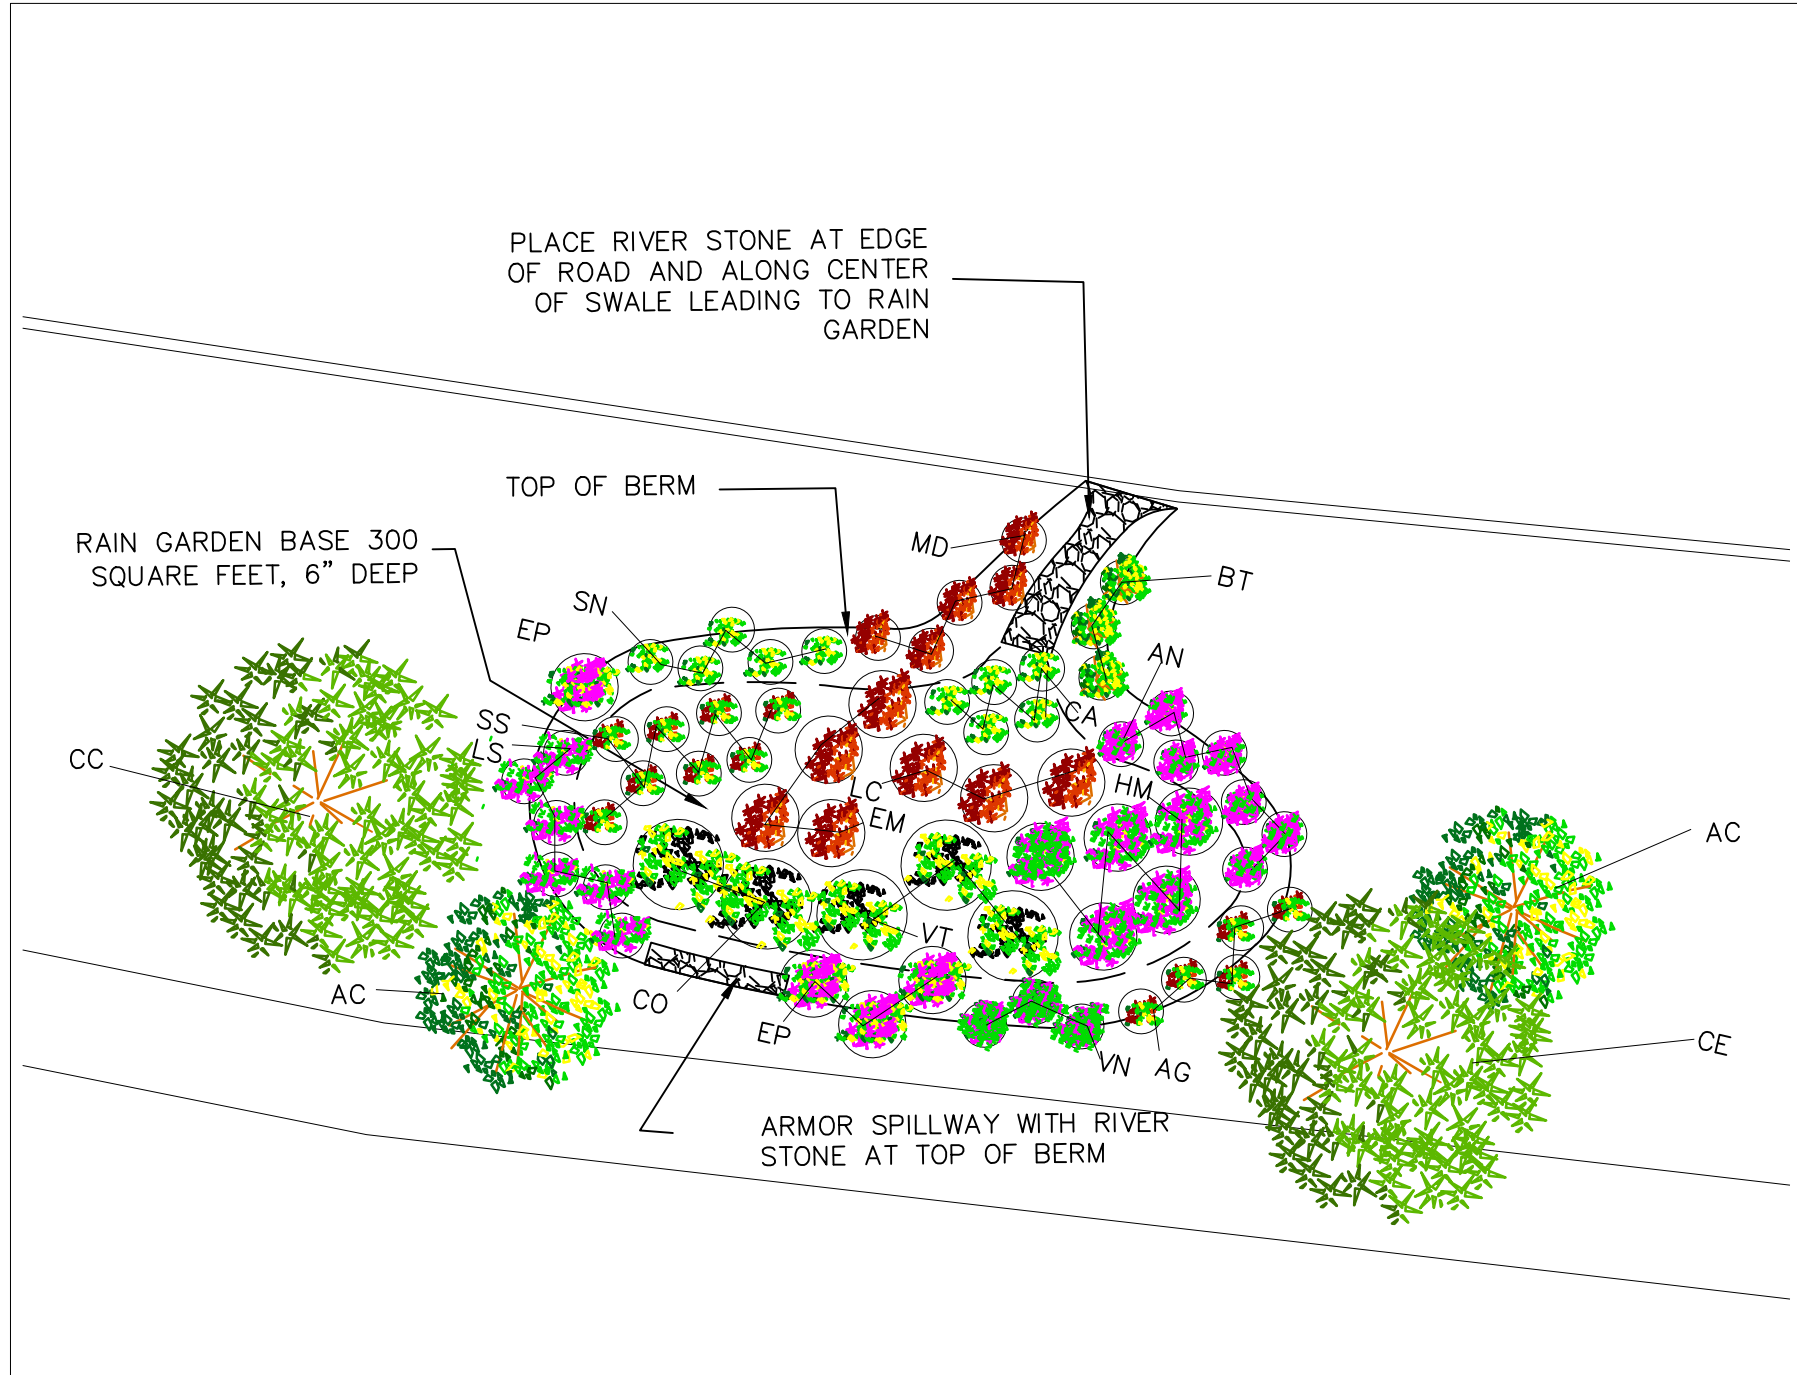

PROJECT TITLE
 BOROUGH OF PARK RIDGE
 WILDLIFE INTERACTION PLAN
 BERGEN COUNTY NEW JERSEY

DRAWING TITLE
 RAIN GARDEN

Rev	Description	Date	Dwn

BRIGETTE BOGART PP, AICP, CGW
 NEW JERSEY LIC. NO. 5679
 PROJECT NUMBER 2012.30
 SHEET NUMBER 1 OF 1
 DATE CREATED: JANUARY 10, 2014
 CREATED BY: BRIGETTE BOGART
 DIGITAL DRAWING FILE
 2013 COPYRIGHT BB - NOT TO BE REPRODUCED

KEY MAP
 1"=300'

PLANT LIST and LEGEND				
KEY	QTY.	BOTANICAL NAME	COMMON NAME	SIZE
AC	2	<i>Amelanchier canadensis</i>	Serviceberry	#3 Can
AG	5	<i>Andropogon gerardii</i>	Big Bluestem	#2 Can
AN	7	<i>Aster novi-belgii</i>	New England Aster	#2 Can
BT	3	<i>Baptista tinctoria</i>	Wild Indigo	#2 Can
CA	5	<i>Calamagrostis canadensis</i>	Bluejoint Grass	#2 Can
CC	1	<i>Cercis canadensis</i>	Redbuds	#7 Can
CE	1	<i>Celtis occidentalis</i>	Hackberry	1.5" dia.
CO	2	<i>Cephalanthus occidentalis</i>	Buttonbush	#3 Can
EM	4	<i>Eupatorium maculatum</i>	Boneset	#2 Can
EP	4	<i>Eupatorium purpureum</i>	Joe-Pye Weed	#3 Can
HM	5	<i>Hibiscus moscheutos</i>	Rose-mallow	#2 Can
LC	3	<i>Lobelia cardinalis</i>	Cardinal Flower	#2 Can
LS	5	<i>Liatris spicata</i>	Blazing Star	#2 Can
MD	5	<i>Monarda didyma</i>	Wild Bergamont	#2 Can
SN	5	<i>Sorghastrum nutans</i>	Indiangrass	#2 Can
SS	8	<i>Solidago sempervirens</i>	Seaside Goldenrod	#2 Can
VN	3	<i>Veronia noveboracensis</i>	Ironweed	#3 Can
VT	3	<i>Viburnum trilobum</i>	Cranberrybush Viburnum	#3 Can

BASE MAP
 1"=10'