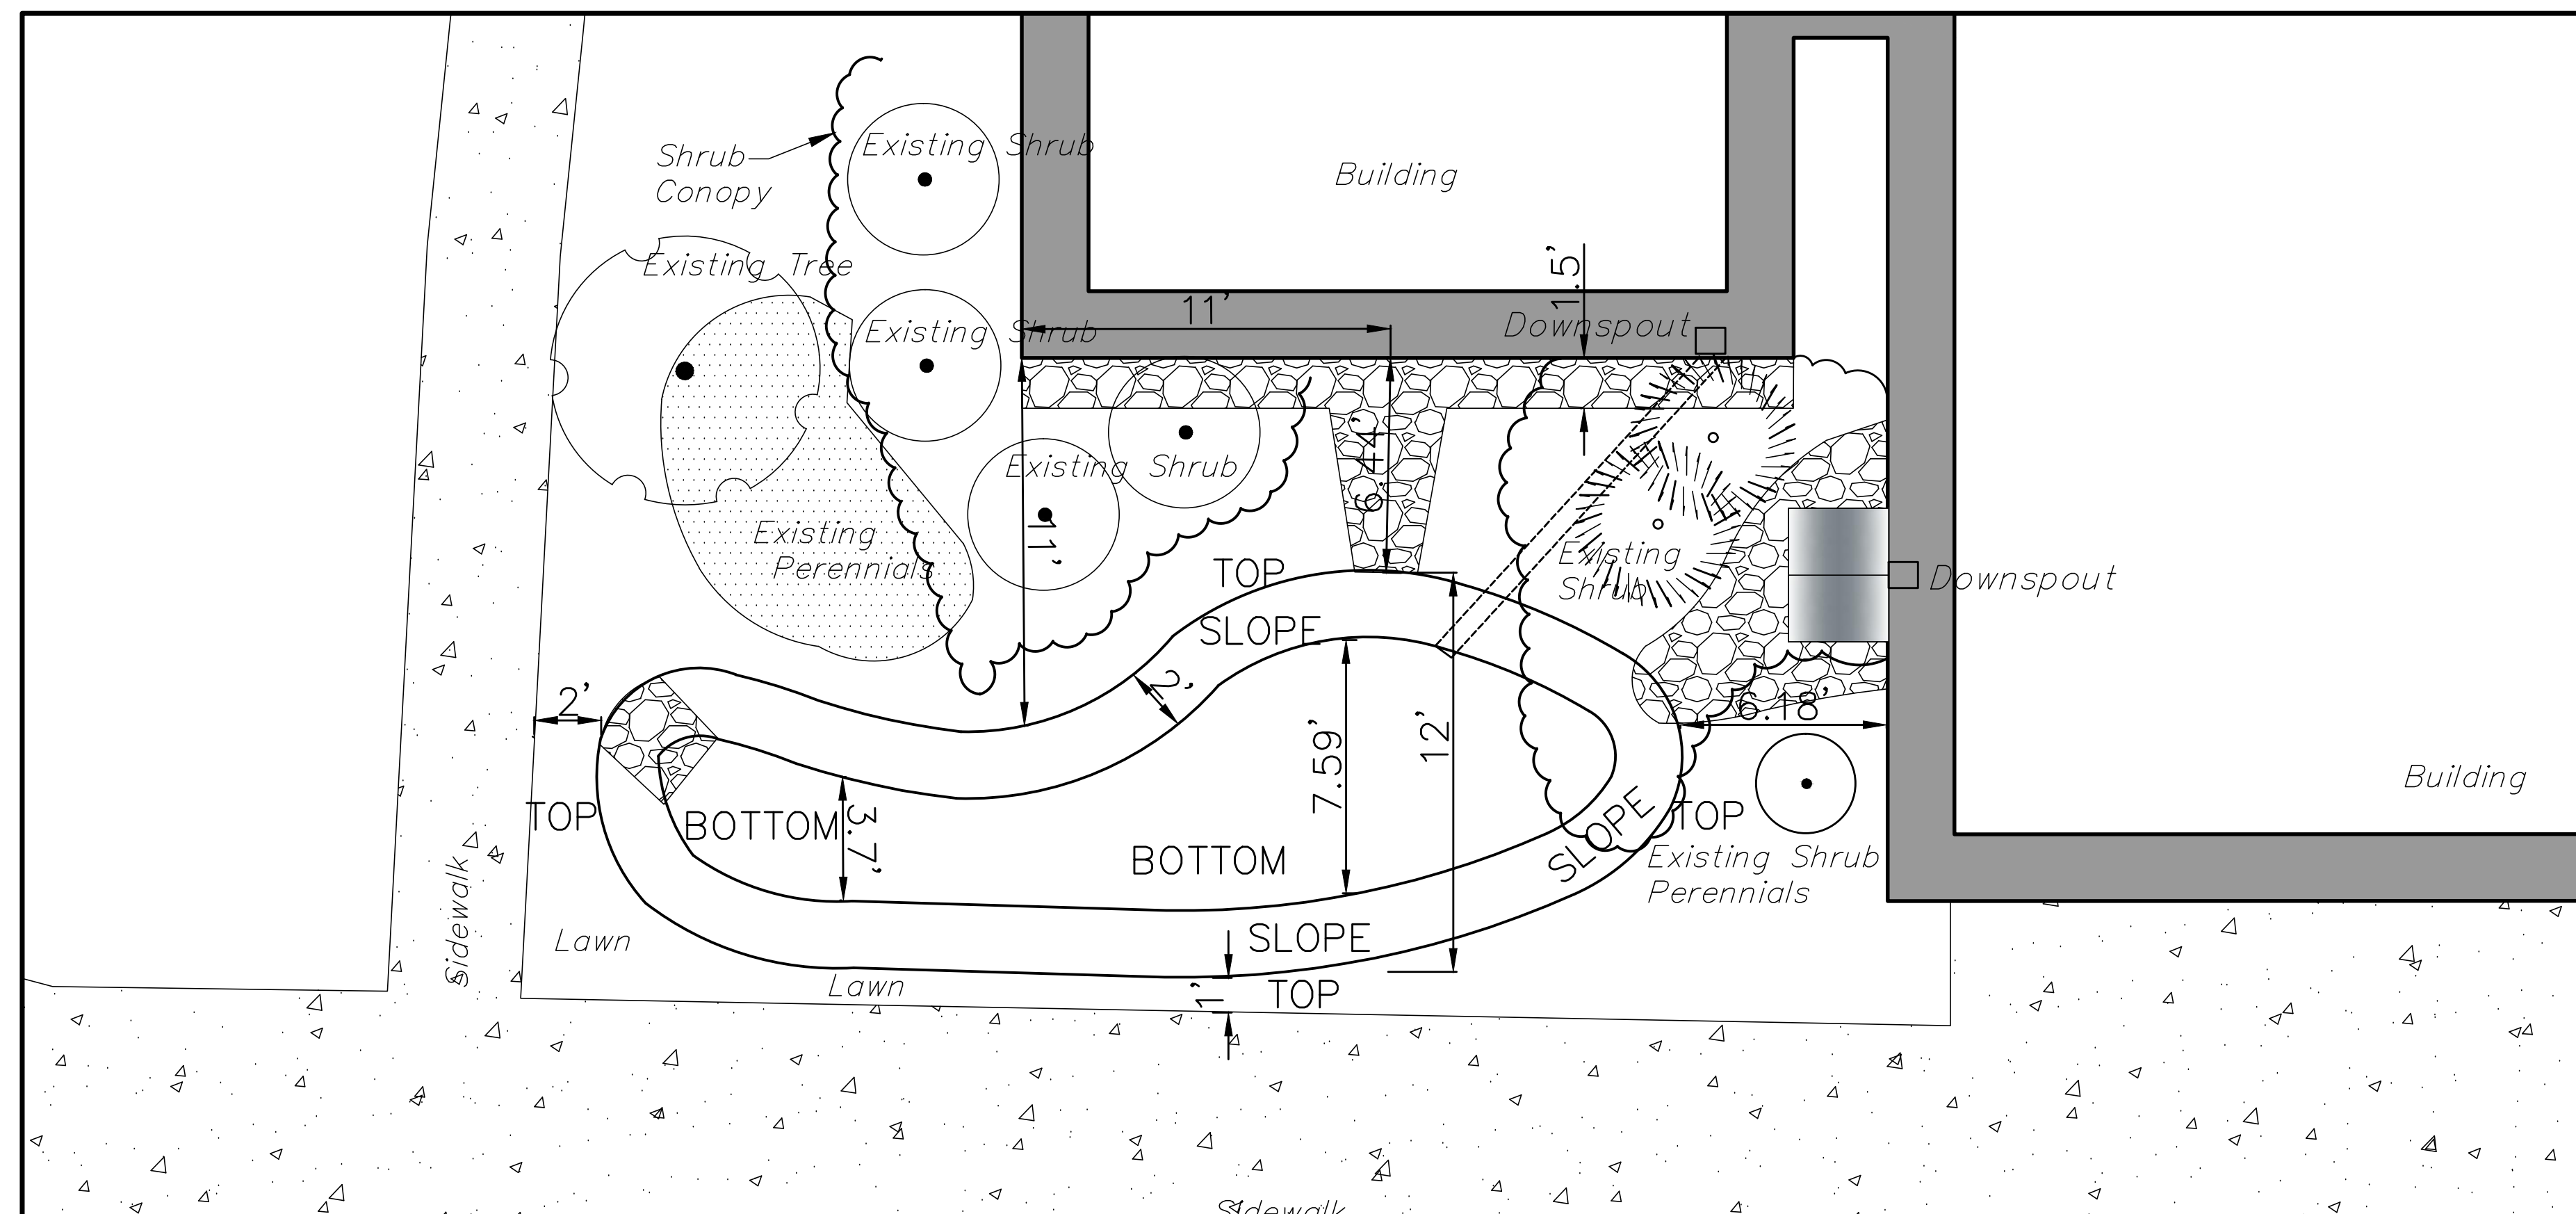

LAYOUT

PALMYRA COVE RAIN GARDEN

PALMYRA COVE NATURE CENTER
PALMYRA, NEW JERSEY BURLINGTON COUNTY

LANDSCAPE PLAN

PALCOV

RAIN GARDEN

9/12/2010

MJ

SCALE 1/4" = 1'

PALCOV2010

LP-1