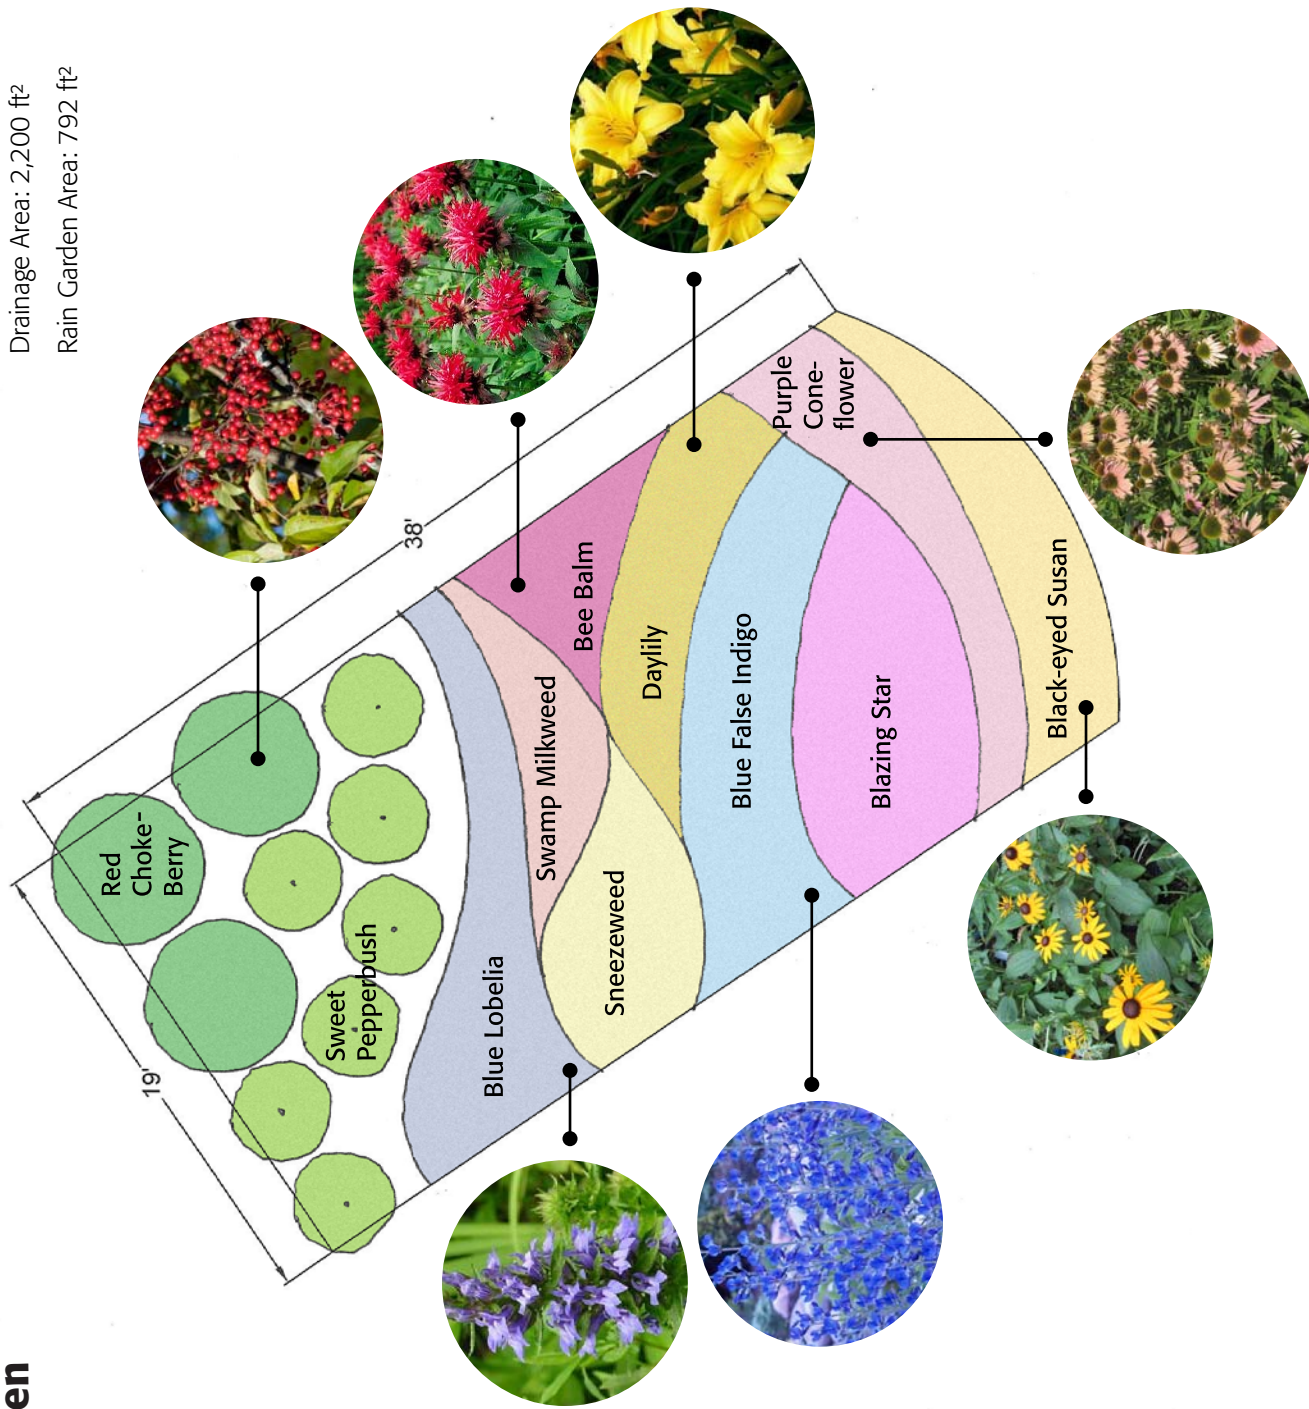

HADDONFIELD HIGH SCHOOL Kings Highway East Rain Garden

401 Kings Highway East
Haddonfield, NJ 08033

RAIN GARDEN LOCATION

PLANT SPECIES

Herbaceous

- Bee Balm (*Monarda fistulosa*)
- Black-eyed Susan (*Rudbeckia fulgida*)
- Blazing Star (*Liatris spicata*)
- Blue False Indigo (*Baptista australis*)
- Blue Lobelia (*Lobelia siphilitica*)
- Daylily (*Hemerocallis 'Stello D'Oro'*)
- Sneezeweed (*Helenium autumnale*)
- Swamp Milkweed (*Asclepias incarnata*)
- Purple Coneflower (*Echinacea purpurea*)

Shrubs

- Red Chokeberry (*Aronia arbutifolia 'Brilliantissima'*)
- Sweet Pepperbush (*Clethra alnifolia*)

DESIGN SPECIFICATIONS

Drainage Area: 2,200 ft²

Rain Garden Area: 792 ft²

HADDONFIELD HIGH SCHOOL Sylvan Lake Avenue Rain Garden

401 Kings Highway East
Haddonfield, NJ 08033

RAIN GARDEN LOCATION

PLANT SPECIES

Herbaceous

- Black-eyed Susan (*Rudbeckia fulgida*)
- Daylily (*Heemerocallis 'Stello D'Oro'*)
- New England Aster (*Aster novae-angliae*)
- Phlox (*Phlox paniculata 'David'*)
- Purple Coneflower (*Echinacea purpurea*)

Shrubs

- Red Chokeberry (*Aronia arbutifolia 'Brilliantissima'*)
- Sweet Pepperbush (*Clethra alnifolia*)

DESIGN SPECIFICATIONS
 Drainage Area: 360 ft²
 Rain Garden Area: 221 ft²