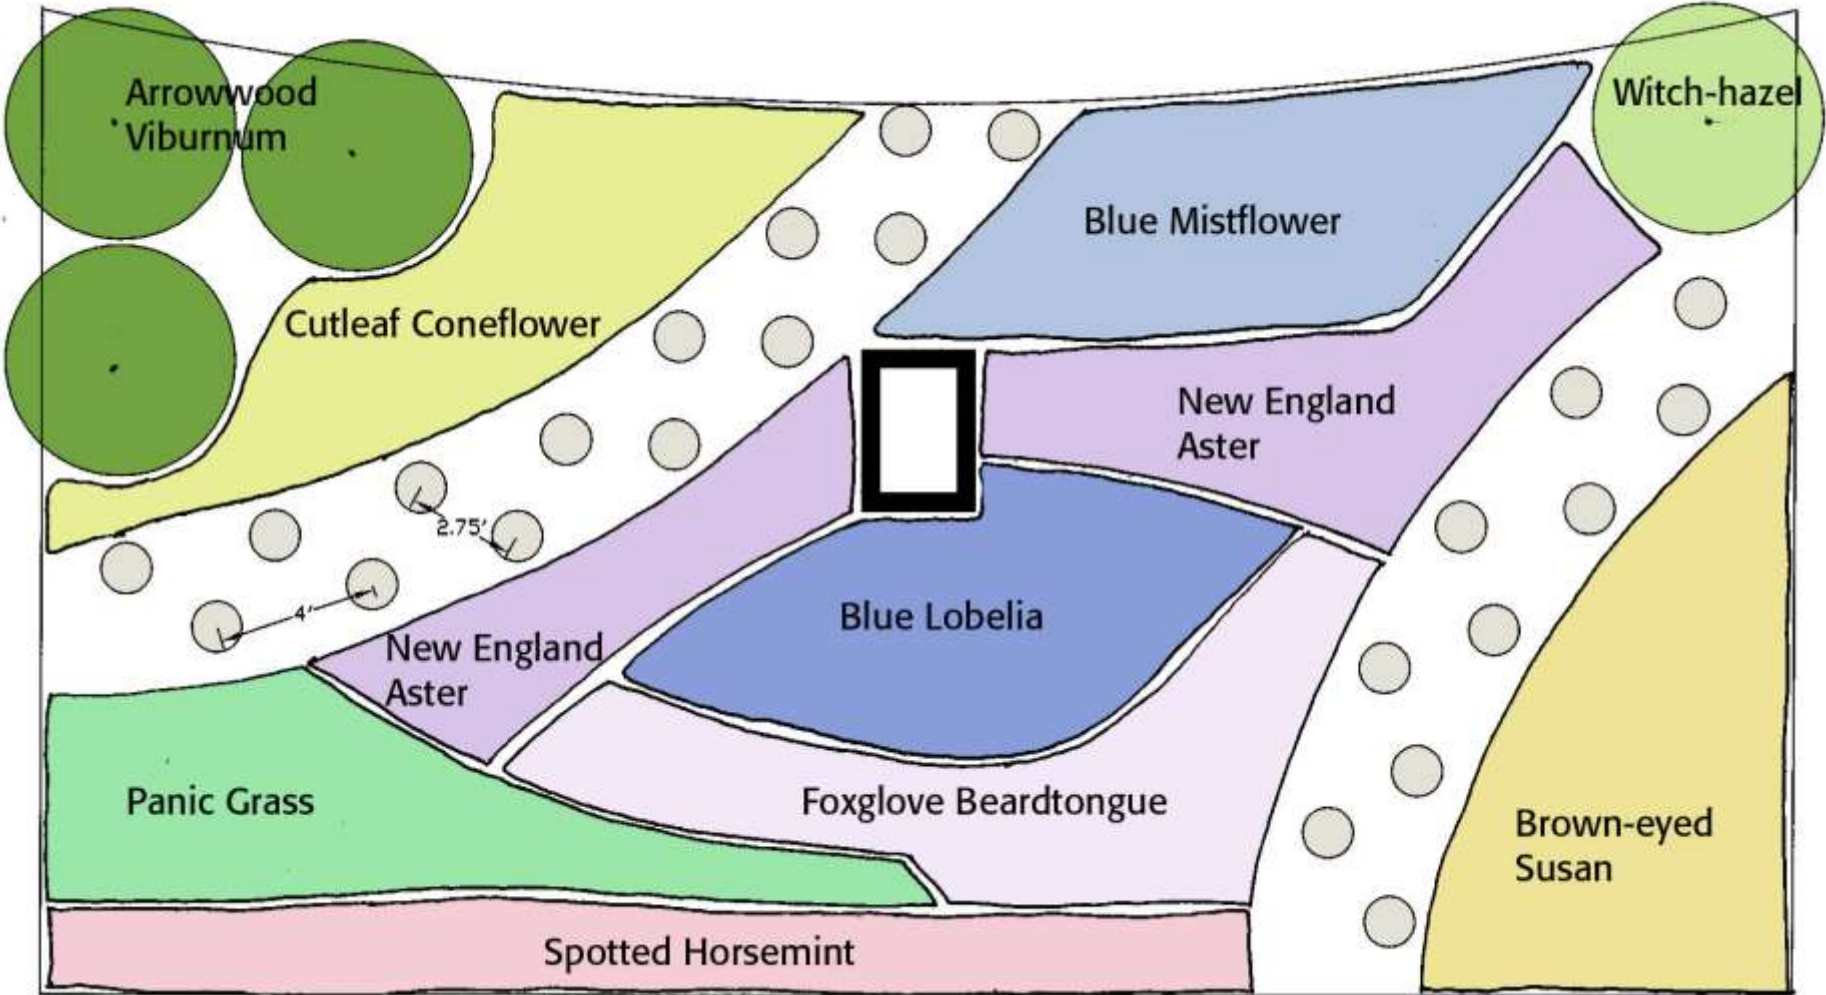

Timber Creek High School Demonstration Rain Garden

Arrowwood Viburnum
Viburnum dentatum

Cutleaf Coneflower
Rudbeckia laciniata

New England Aster
Aster novae-angliae

Blue Mistflower
Eupatorium coelestinum

Witch Hazel
Hamamelis virginiana

Blue Lobelia
Lobelia siphilitica

Foxglove Beardtongue
Penstemon digitalis

Panic Grass
Panicum amarum

Spotted Horsemint
Mondara punctata

Brown-eyed Susan
Rudbeckia triloba